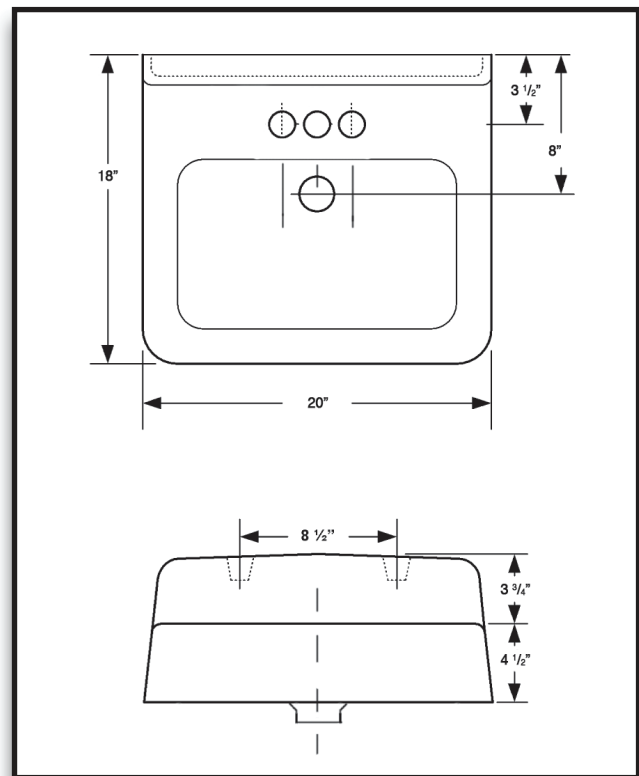

20" x 18" Enamel cast iron wall-hung lavatory

Includes: Mounting Bracket, Overflow and Cast-In Soap Dish

Cat. No.	Size	Depth	Ship Wt.
553-4"cc	20" x 18"	4 1/2"	63 lbs.

ACID RESISTANT ENAMEL ON CAST IRON
* Fully ADA Compliant