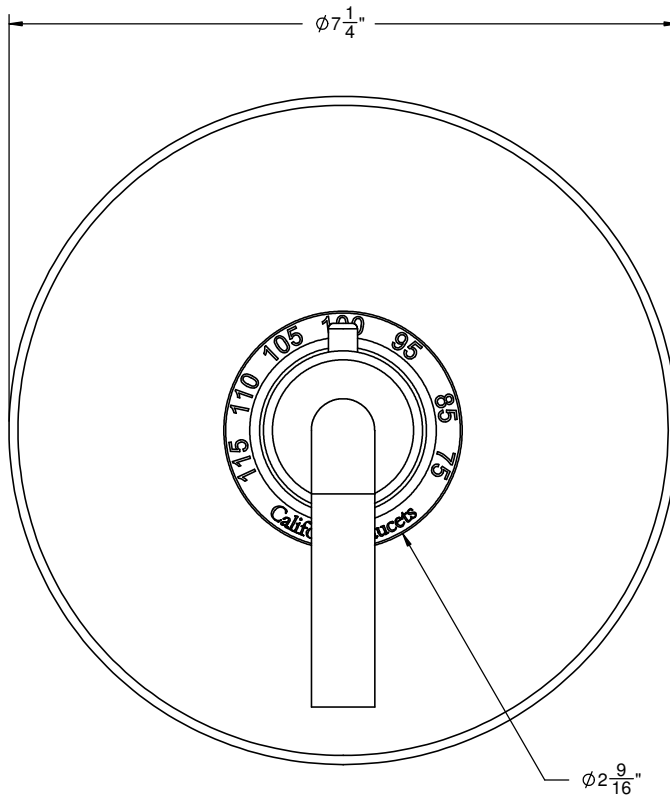

California Faucets®

Tamalpais™

STYLETHERM 3/4" THERMOSTATIC TRIM ONLY

Features

- All brass construction
- 100°F safety stop button with manual override
- 7-1/4" round faceplate
- Engraved brass temperature ring
- Over 30 finishes including 15 PVD finishes

Codes/Standards Applicable

Product meets or exceeds the following:

- ASME A112.18.1/CSA B125.1
- ASSE 1016
- ADA compliant

TO-THN-74

ALL DIMENSIONS SHOWN TO NEAREST 1/16"