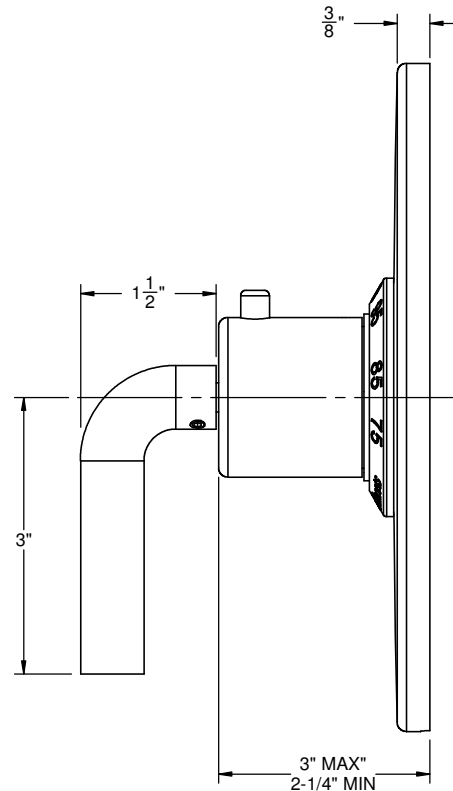

California Faucets®

Tamalpais™

STYLETHERM 3/4" THERMOSTATIC TRIM ONLY

Features

- All brass construction
- 100°F safety stop button with manual override
- 7-1/4" round faceplate
- Engraved brass temperature ring
- Over 30 finishes including 15 PVD finishes

Codes/Standards Applicable

Product meets or exceeds the following:

- ASME A112.18.1/CSA B125.1
- ASSE 1016
- ADA compliant

TO-THN-74

ALL DIMENSIONS SHOWN TO NEAREST 1/16"