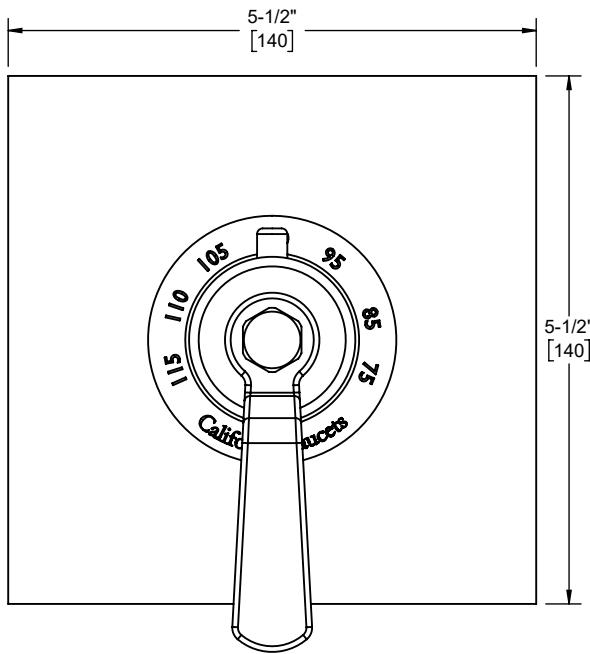

California Faucets®

Descanso Works®

Styletherm Trim Only

Features

- Available in 28 finishes including 13 PVD finishes
- All brass construction
- 100° F safety stop button with manual override
- Engraved brass temperature ring

Codes/Standards

Product meets or exceeds the following:

- ASME A112.18.1/CSA B125.1
- ASEE 1016
- ADA compliant with lever handles

TO-THFN-80
 TO-THFN-80W
 TO-THFN-80WB
 TO-THFN-80WR

TO-THFN-80W shown

TO-THFN-80W

Dimensions are inches, rounded to 1/16"
[Dimensions in brackets are mm, rounded to 1mm]

Specifications subject to change without notice