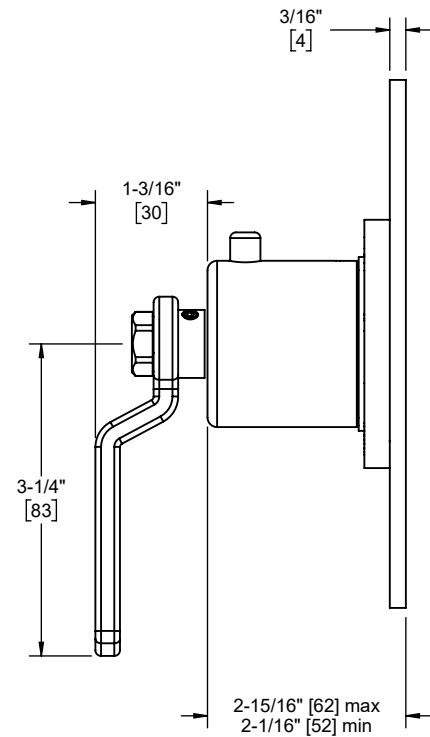

Codes/Standards

Product meets or exceeds the following:

- ASME A112.18.1/CSA B125.1
- ASEE 1016
- ADA compliant with lever handles

TO-THFN-80
 TO-THFN-80W
 TO-THFN-80WB
 TO-THFN-80WR

TO-THFN-80W shown

TO-THFN-80W

Dimensions are inches, rounded to 1/16"
[Dimensions in brackets are mm, rounded to 1mm]

Specifications subject to change without notice