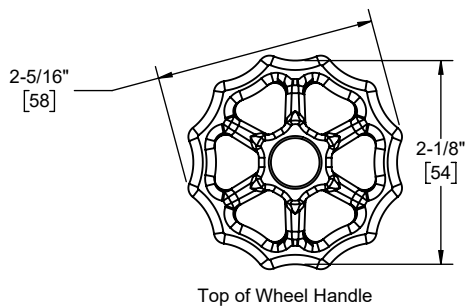

Codes/Standards

Product meets or exceeds the following:

- ASME A112.18.1/CSA B125.1
- ASEE 1016
- ADA compliant with lever handles

TO-THFN-80
 TO-THFN-80W
 TO-THFN-80WB
 TO-THFN-80WR

TO-THFN-80W shown

TO-THFN-80W

Dimensions are inches, rounded to 1/16"
[Dimensions in brackets are mm, rounded to 1mm]

Specifications subject to change without notice