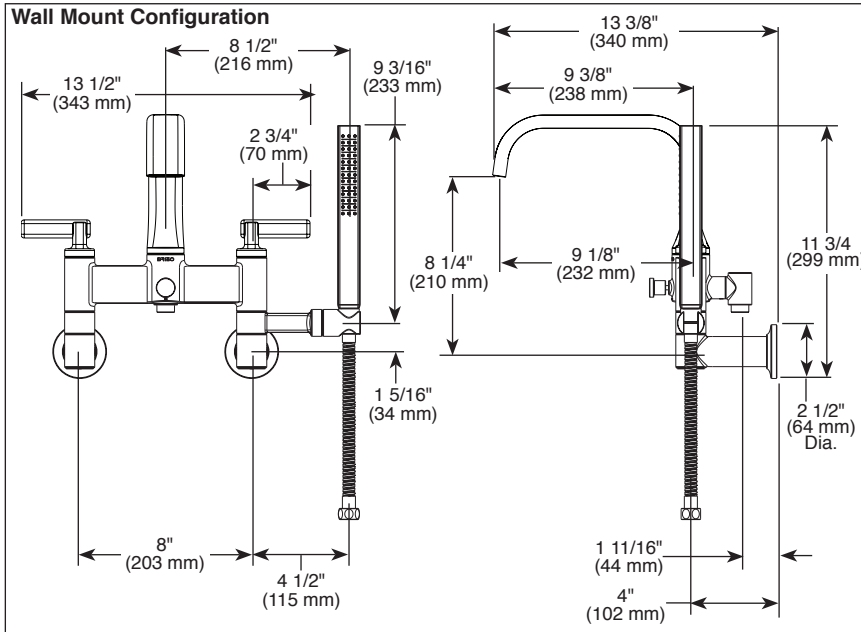

BRIZO®

TWO HANDLE WALL, DECK, AND FLOOR MOUNT TUB FILLER

- Allaria™ Bath Collection
- Wall, Deck or Floor Mount

Submitted Model No.: _____

Specific Features: _____

STANDARD SPECIFICATIONS:

- Solid brass construction
- Indexing handshower holder with full rotation
- 60"-82" stretchable finished metal hose
- High flow ceramic control valves
- Available in solid metal or metal with acrylic lever handles (90° max. rotation)
- Certified dual check valves in handshower, 1.75 gpm @ 80 psi, 6.6 L/min @ 550 kPa
- Spout flow up to 11 gpm @ 60 psi, 45.4 L/min @ 410 kPa
- Auto resetting diverter
- Dual column design on 8" center-to-center
- Drain not included
- Insulated floor risers available to control surface condensation and heat
- Requires mounting hardware:
 - T71764▲ wall mount unions
 - T71765▲ deck mount risers
 - T71766▲ floor mount risers
- Floor mount configuration requires rough-in to complete installation:
 - R70200-WS with integrated stops
 - R70200 without stops, provides maximum flow
- Optional accessory kit 695506

⚠ WARNING: Risk of personal injury. Do not use the tub filler as a grab bar or support bar. Install this product according to the installation guide.

COMPLIES WITH:

- ASME A112.18.1 / CSA B125.1
- Indicates compliance to ICC/ANSI A117.1 - Valve control only
- EPA WaterSense - Applies to T70368▲ only