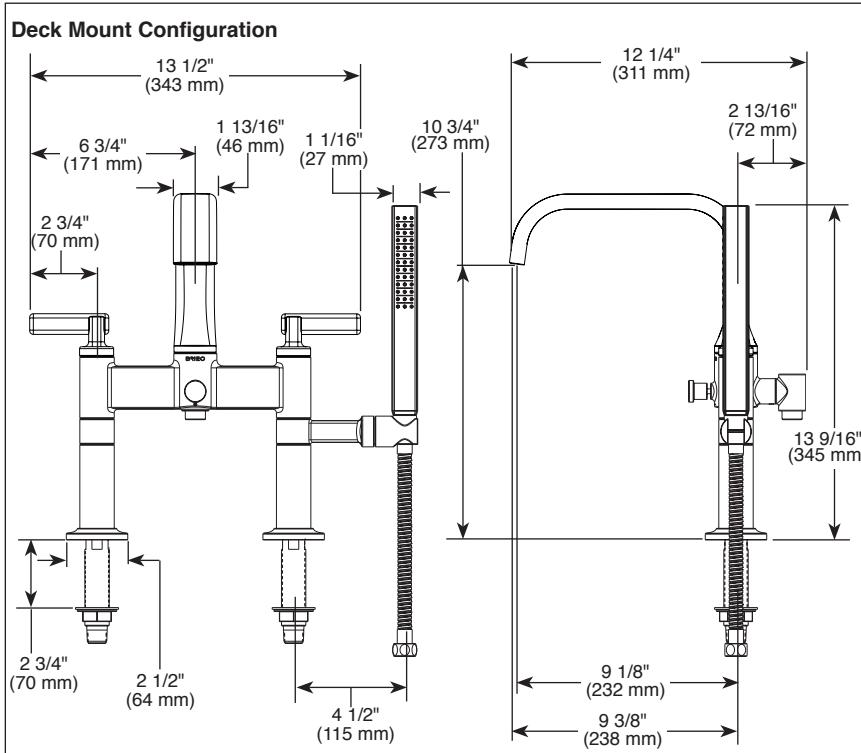

BRIZO®

TWO HANDLE WALL, DECK, AND FLOOR MOUNT TUB FILLER

- Allaria™ Bath Collection
- Wall, Deck or Floor Mount

Submitted Model No.: _____

Specific Features: _____

STANDARD SPECIFICATIONS:

- Solid brass construction
- Indexing handshower holder with full rotation
- 60"-82" stretchable finished metal hose
- High flow ceramic control valves
- Available in solid metal or metal with acrylic lever handles (90° max. rotation)
- Certified dual check valves in handshower, 1.75 gpm @ 80 psi, 6.6 L/min @ 550 kPa
- Spout flow up to 11 gpm @ 60 psi, 45.4 L/min @ 410 kPa
- Auto resetting diverter
- Dual column design on 8" center-to-center
- Drain not included
- Insulated floor risers available to control surface condensation and heat
- Requires mounting hardware:
 - T71764▲ wall mount unions
 - T71765▲ deck mount risers
 - T71766▲ floor mount risers
- Floor mount configuration requires rough-in to complete installation:
 - R70200-WS with integrated stops
 - R70200 without stops, provides maximum flow
- Optional accessory kit 695506

⚠ WARNING: Risk of personal injury. Do not use the tub filler as a grab bar or support bar. Install this product according to the installation guide.

COMPLIES WITH:

- ASME A112.18.1 / CSA B125.1
- Indicates compliance to ICC/ANSI A117.1 - Valve control only
- EPA WaterSense - Applies to T70368▲ only