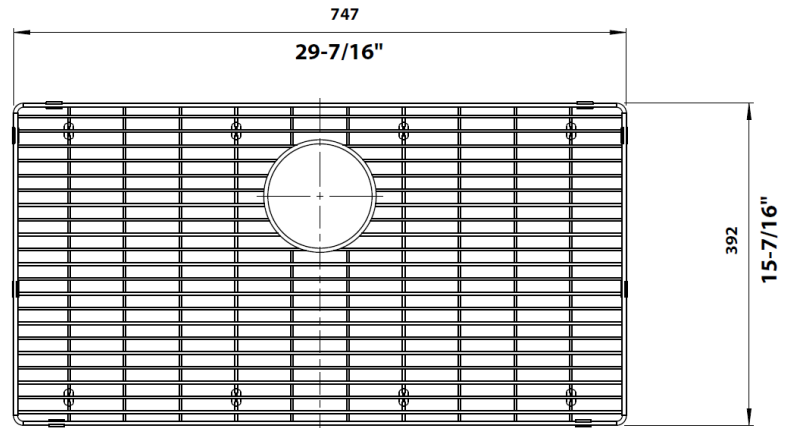

FEATURED MODEL

231599 Super Single Grid

FEATURES

- Stainless steel with protective bumpers and feet
- Fits Quatrus super single bowls

OPTIONAL ACCESSORIES

Workstation:	441741
Cutting Board:	231609
Super Single Multi-Level Grid:	231608
Sink Caddy:	230694

JOB INFORMATION

Job Name: _____

Contact: _____

Date Specified: _____

Specifier: _____

Contractor: _____

NOMINAL DIMENSIONS

OVERALL	HEIGHT
29-7/16x15-7/16"	1-7/16"