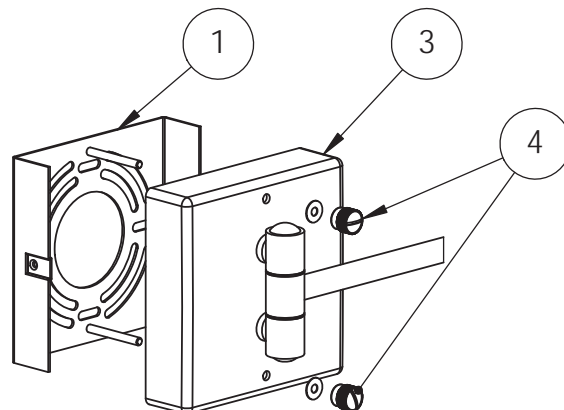

Catalog Number: BSR-202-CC

Baci At Home

Top View

BSR-202-CC

The center of the mirror is $1 \frac{3}{4}$ " above the center of the outlet box. Since the typical user's eye height is $58 \frac{3}{4}$ " the outlet box should be centered 57" above the floor

Side View

Lighted area

Installation

- 1) Attach the backplate to the outlet box
- 2) Connect the wires - Green to ground, white to neutral and black to line
- 3) Slide the canopy over the screws protruding from the backplate
- 4) Slide the plastic washers over the screws and secure with the trim nuts.

BSR-202-CC - Double arm wall mirror

Product Category

Baci Senior Mirrors

Special Features

Solid brass construction
Optical quality 5X glass mirrors
High power, natural white LED lighting
5 year warrantee

Lighting

Amps (Current) .22

UL Listing

Furnishing - suitable for commercial or residential use in dry or damp locations (US\C)

Dimensions

Mirror body 8" wide x 9" high
Folds to 9" wide x 9" high x 5" deep
Canopy is 4 5/8" wide x 4 5/8" high
Maximum extension 15 1/8"