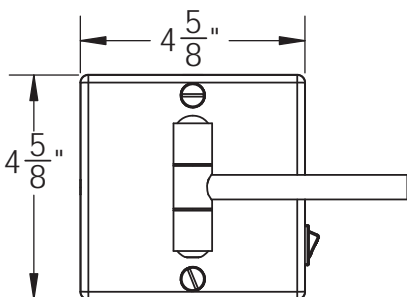

Catalog Number: BSR-202-CC

Baci At Home

Top View

BSR-202-CC

The center of the mirror is $1 \frac{3}{4}$ " above the center of the outlet box. Since the typical user's eye height is $58 \frac{3}{4}$ " the outlet box should be centered 57" above the floor

Side View

Lighted area

Installation

- 1) Attach the backplate to the outlet box
- 2) Connect the wires - Green to ground, white to neutral and black to line
- 3) Slide the canopy over the screws protruding from the backplate
- 4) Slide the plastic washers over the screws and secure with the trim nuts.

Amps (Current) .22

UL Listing

Furnishing - suitable for commercial or residential use in dry or damp locations (US\C)

Dimensions

Mirror body 8" wide x 9" high
Folds to 9" wide x 9" high x 5" deep
Canopy is 4 5/8" wide x 4 5/8" high
Maximum extension 15 1/8"

Basic Model

BSR-202-CC-CHR

Body Type

All metal body

Magnification

5X

Finish options

Standard Chrome