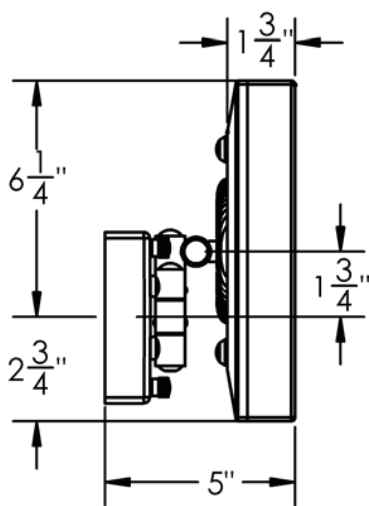

Catalog Number: BSR-202-CC

Baci At Home

Top View

BSR-202-CC

The center of the mirror is $1 \frac{3}{4}$ " above the center of the outlet box. Since the typical user's eye height is $58 \frac{3}{4}$ " the outlet box should be centered 57" above the floor

Side View

Lighted area

Installation

- 1) Attach the backplate to the outlet box
- 2) Connect the wires - Green to ground, white to neutral and black to line
- 3) Slide the canopy over the screws protruding from the backplate
- 4) Slide the plastic washers over the screws and secure with the trim nuts.

Amps (Current) .22

UL Listing

Furnishing - suitable for commercial or residential use in dry or damp locations (US\C)

Dimensions

Mirror body 8" wide x 9" high
Folds to 9" wide x 9" high x 5" deep
Canopy is 4 5/8" wide x 4 5/8" high
Maximum extension 15 1/8"

Basic Model

BSR-202-CC-CHR

Body Type

All metal body

Magnification

5X

Finish options

Standard Chrome