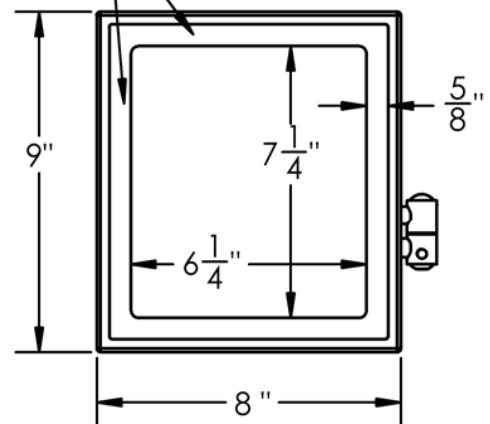

Catalog Number: BSR-202-CC

Baci At Home

Top View

BSR-202-CC

The center of the mirror is $1 \frac{3}{4}$ " above the center of the outlet box. Since the typical user's eye height is $58 \frac{3}{4}$ " the outlet box should be centered 57" above the floor

Side View

Lighted area

Installation

- 1) Attach the backplate to the outlet box
- 2) Connect the wires - Green to ground, white to neutral and black to line
- 3) Slide the canopy over the screws protruding from the backplate
- 4) Slide the plastic washers over the screws and secure with the trim nuts.

Amps (Current) .22

UL Listing

Furnishing - suitable for commercial or residential use in dry or damp locations (US\C)

Dimensions

Mirror body 8" wide x 9" high
Folds to 9" wide x 9" high x 5" deep
Canopy is 4 5/8" wide x 4 5/8" high
Maximum extension 15 1/8"

Basic Model

BSR-202-CC-CHR

Body Type

All metal body

Magnification

5X

Finish options

Standard Chrome