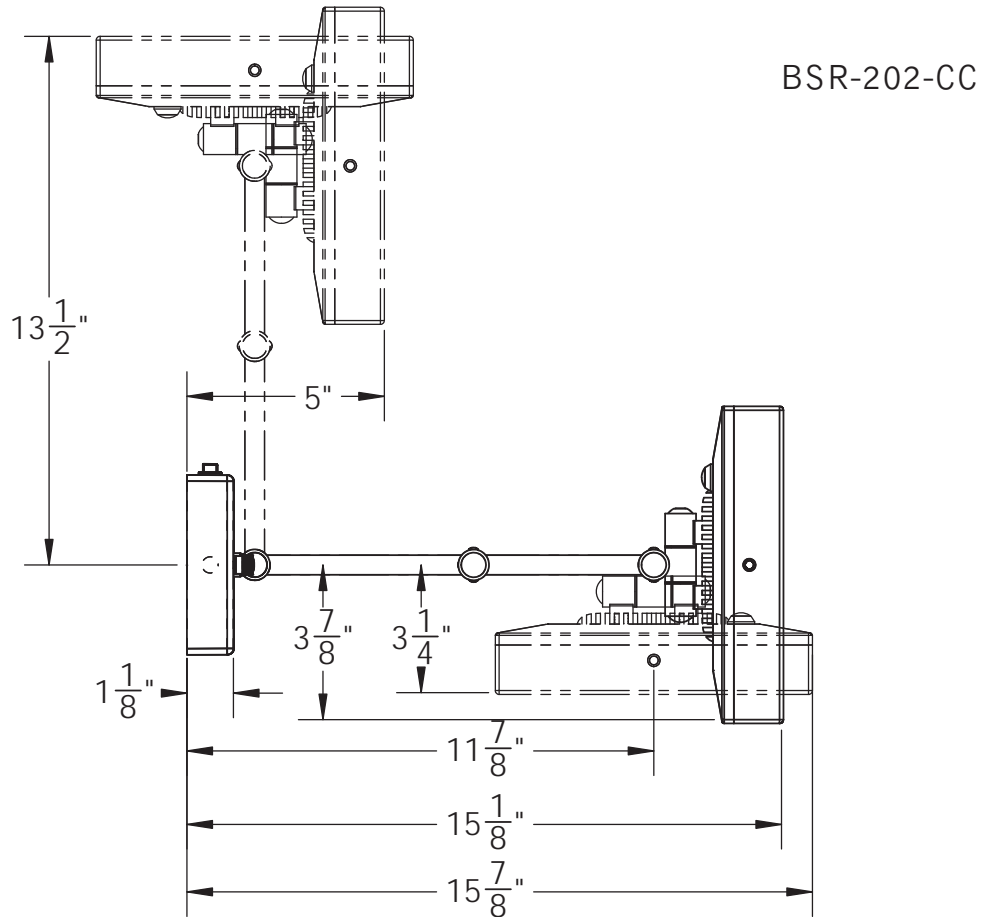

Catalog Number: BSR-202-CC

Baci At Home

Top View

BSR-202-CC

The center of the mirror is $1 \frac{3}{4}$ " above the center of the outlet box. Since the typical user's eye height is $58 \frac{3}{4}$ " the outlet box should be centered 57" above the floor

Side View

Lighted area

Installation

- 1) Attach the backplate to the outlet box
- 2) Connect the wires - Green to ground, white to neutral and black to line
- 3) Slide the canopy over the screws protruding from the backplate
- 4) Slide the plastic washers over the screws and secure with the trim nuts.

Amps (Current) .22

UL Listing

Furnishing - suitable for commercial or residential use in dry or damp locations (US\C)

Dimensions

Mirror body 8" wide x 9" high
Folds to 9" wide x 9" high x 5" deep
Canopy is 4 5/8" wide x 4 5/8" high
Maximum extension 15 1/8"

Basic Model

BSR-202-CC-CHR

Body Type

All metal body

Magnification

5X

Finish options

Standard Chrome