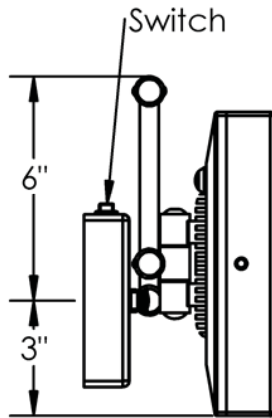

Catalog Number: BSR-202-CC

Baci At Home

Top View

BSR-202-CC

The center of the mirror is $1 \frac{3}{4}$ " above the center of the outlet box. Since the typical user's eye height is $58 \frac{3}{4}$ " the outlet box should be centered 57" above the floor

Side View

Lighted area

Installation

- 1) Attach the backplate to the outlet box
- 2) Connect the wires - Green to ground, white to neutral and black to line
- 3) Slide the canopy over the screws protruding from the backplate
- 4) Slide the plastic washers over the screws and secure with the trim nuts.

Amps (Current) .22

UL Listing

Furnishing - suitable for commercial or residential use in dry or damp locations (US\C)

Dimensions

Mirror body 8" wide x 9" high
Folds to 9" wide x 9" high x 5" deep
Canopy is 4 5/8" wide x 4 5/8" high
Maximum extension 15 1/8"