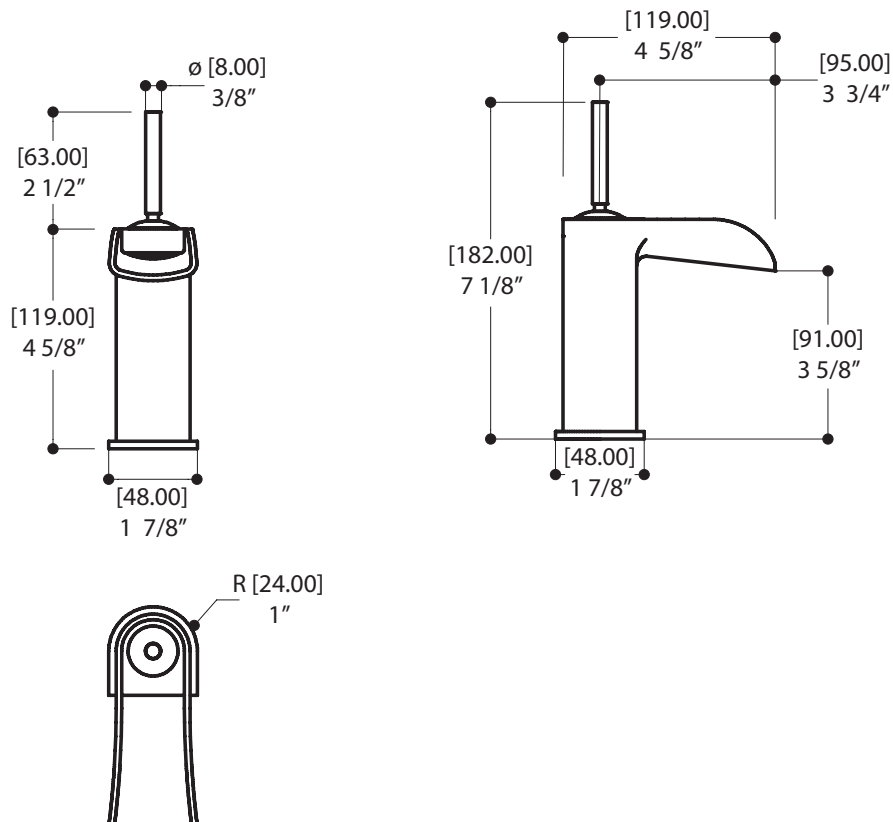

FEATURES

- Solid brass construction
- Single volume and temperature joystick control
- Cascading water flow
- Press pop-up drain with overflow # ABDR00699
- Ceramic cartridge
- 3/8" connection
- 16" stainless steel braided supply hose

SPECS AT LARGE

Overall spout projection: 4 5/8"	Flow rate: 2.2 gpm
CC spout projection: 3 3/4"	Mounting hole: 1 3/8"
Total faucet height: 7 1/8"	Counter depth: 1 3/8"

EXPLOSION PARTS