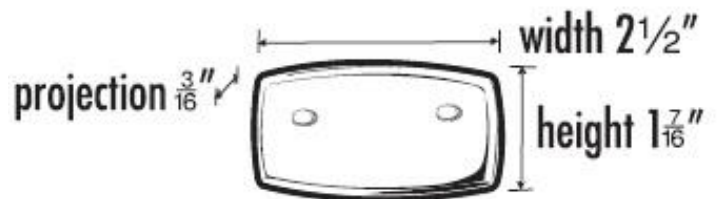

Item#

A8990

- for A8950

NOTE: Dimensions and specifications are subject to change without notice.