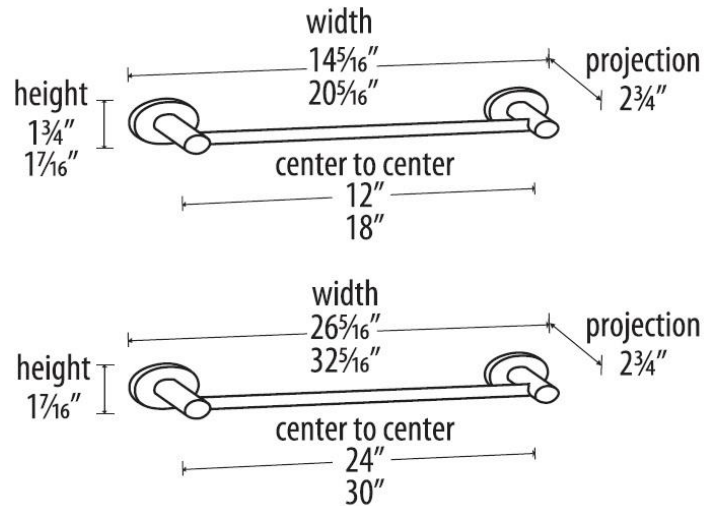

**SPECIFICATIONS**

**CONTEMPORARY III**  
TOWEL BAR

**FEATURES**

- Modern styling
- Multiple finishes
- Concealed installation

**WARRANTY**

Limited lifetime

**FINISHES**

- Polished Brass/Non-lacquered (PB/NL)
- Polished Chrome (PC)
- Polished Nickel (PN)
- Satin Nickel (SN)

**MATERIAL**

Brass

**Item#**

**A7620-12**

NOTE: Dimensions and specifications are subject to change without notice.